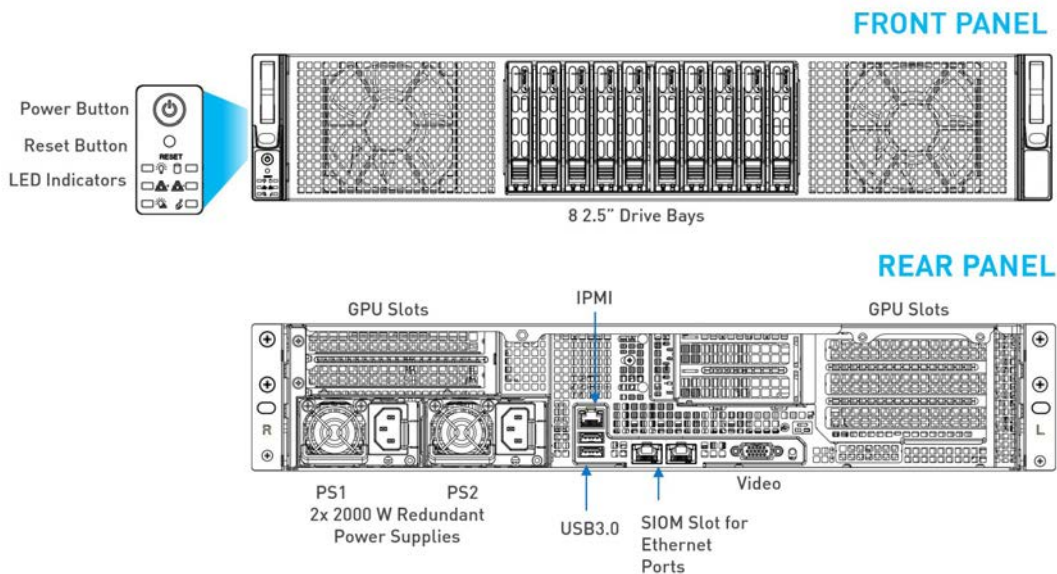

PRODUCT DETAILS

LEARN MORE:

www.quantum.com/video-surveillance